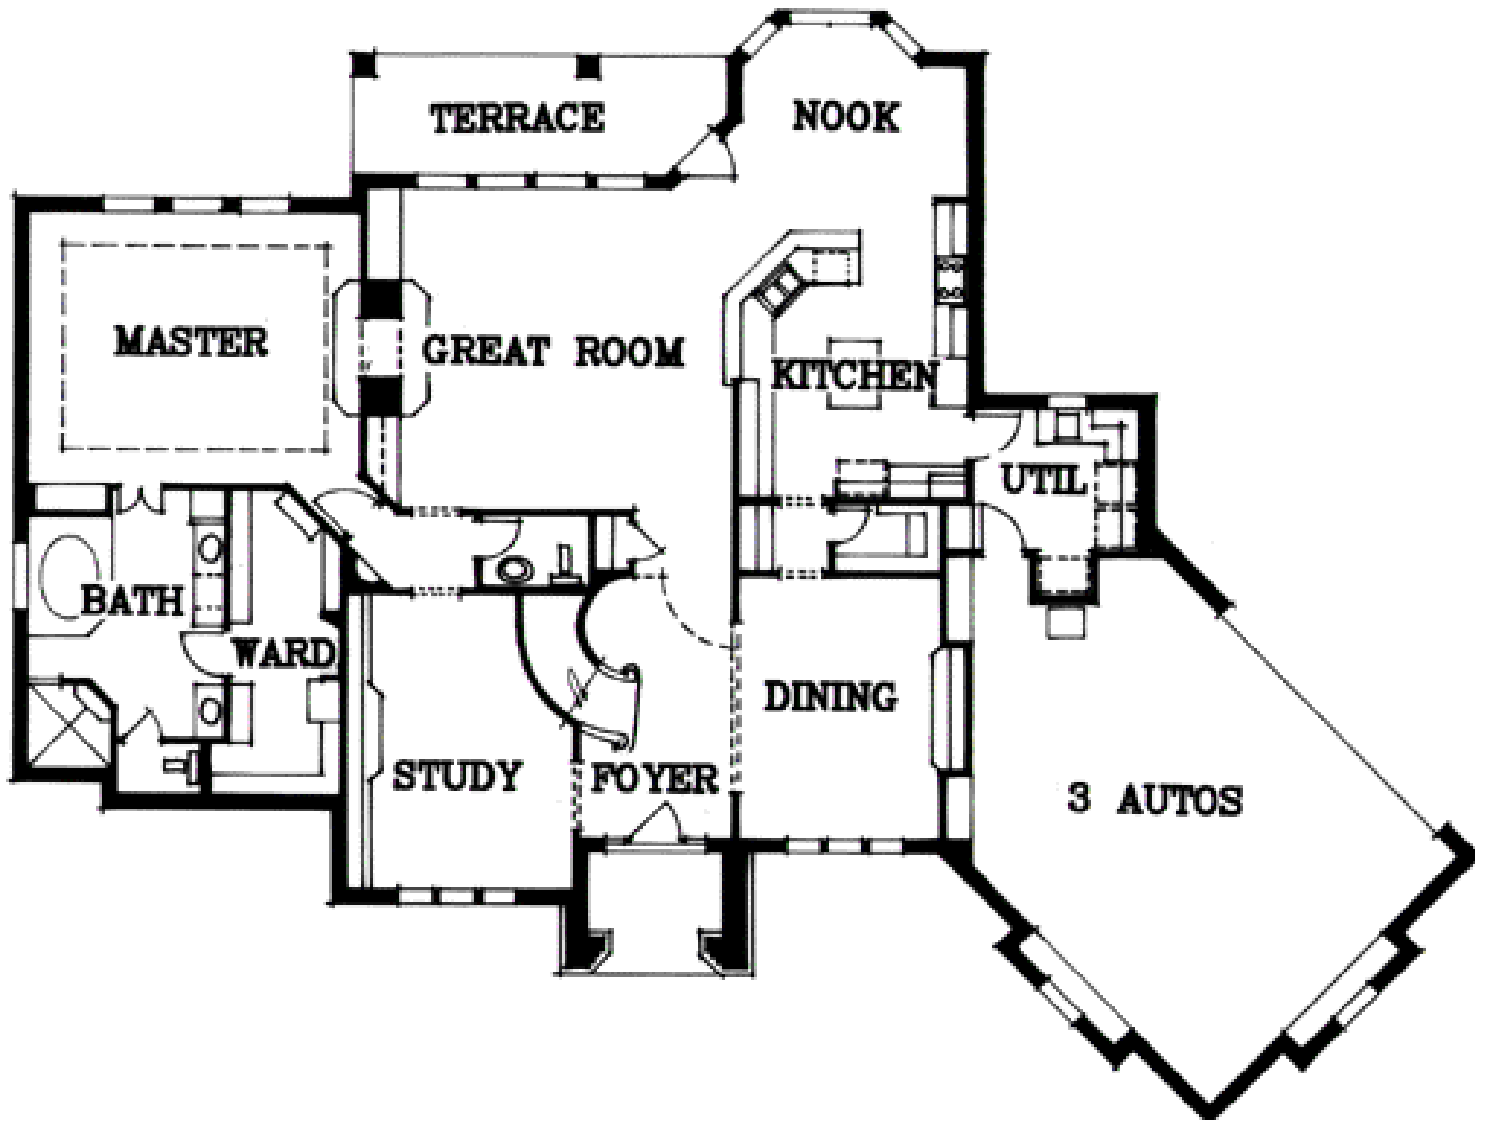

1501 Harvest

This sprawling traditional home is located in Prosper, TX on approximately 4.37 acres and contains over 3850 air-conditioned square feet. The unique interior consists of three bedrooms, three and one-half baths, and a fabulous wood paneled study with extensive moldings, two living areas and a state-of-the-art media center.

The enormous three car garage includes a sink and plenty of space for a workshop or abundant storage. Elaborate trim and moldings can be found throughout the home as well as many other custom touches. For more information on this home or others, please give us a call or visit our contact page.

First Floor Plan

Second Floor Plan

1501 Harvest Ridge Ln.

- Three Bedrooms
- Three and Half Bathrooms
- Oversized Three Car Garage
- Study
- Media Center
- Approx. 3900 A/C sq. ft.
- 4.37 Acre Lot
- Granite Countertops
- Abundant Cabinets and Moldings