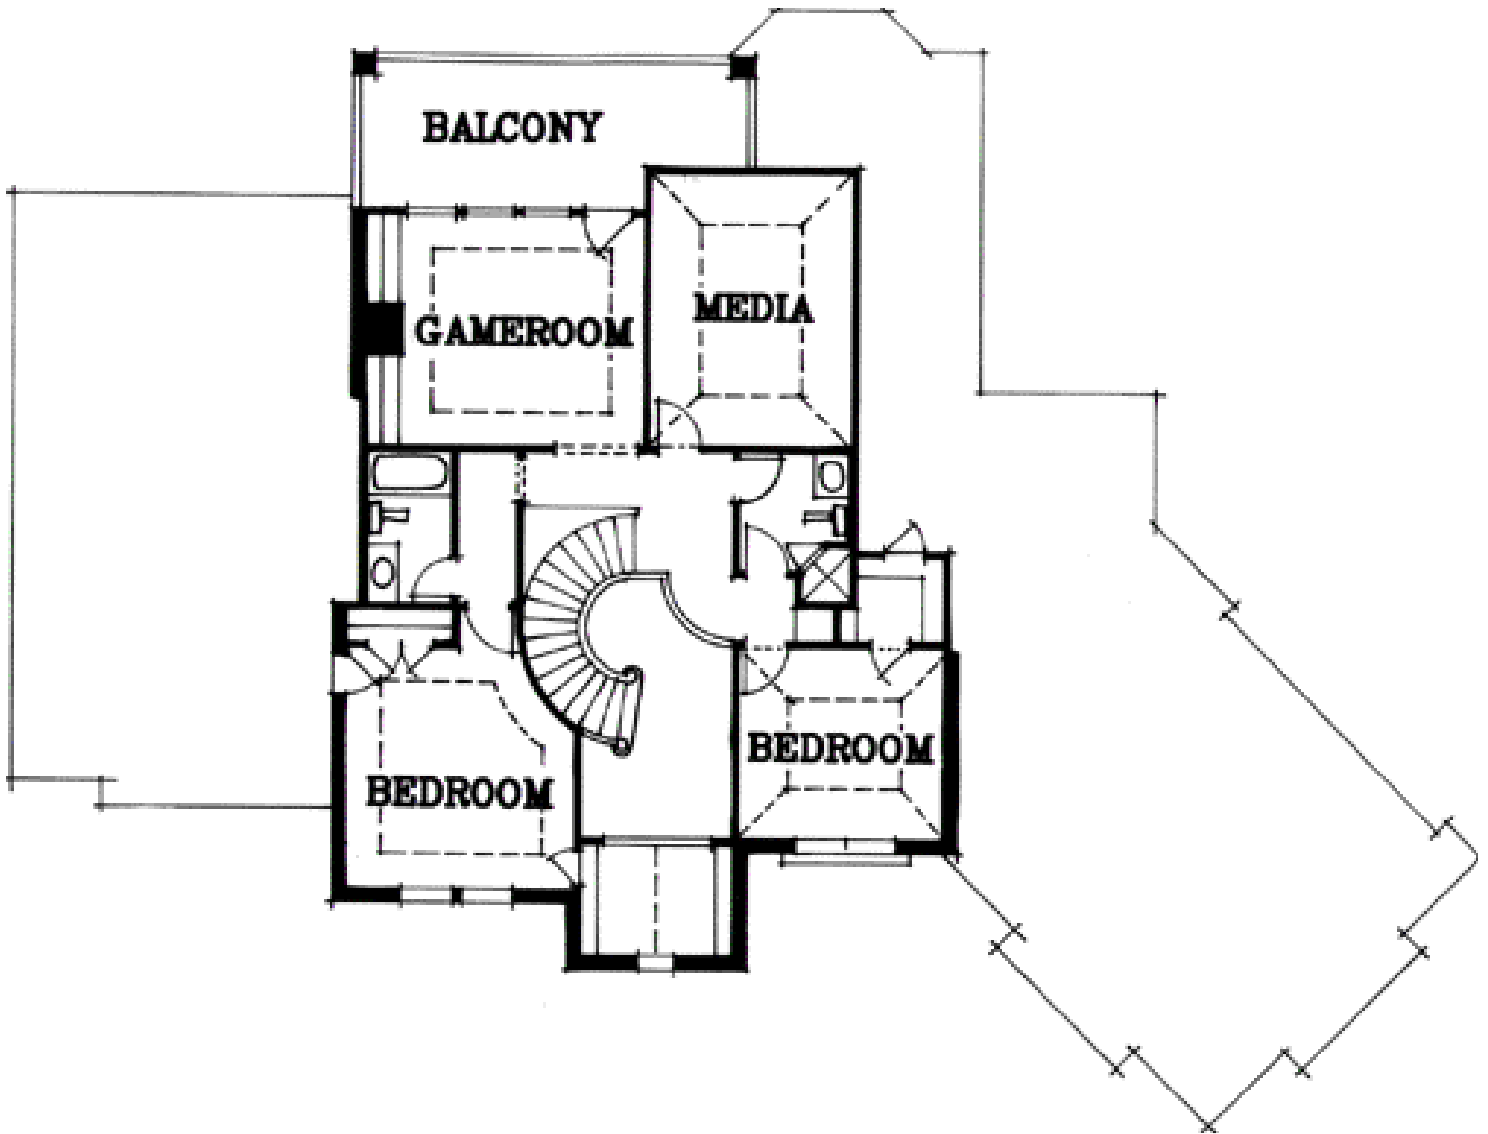

1501 Harvest

This sprawling traditional home is located in Prosper, TX on approximately 4.37 acres and contains over 3850 air-conditioned square feet. The unique interior consists of three bedrooms, three and one-half baths, and a fabulous wood paneled study with extensive moldings, two living areas and a state-of-the-art media center.

The enormous three car garage includes a sink and plenty of space for a workshop or abundant storage. Elaborate trim and moldings can be found throughout the home as well as many other custom touches. For more information on this home or others, please give us a call or visit our contact page.

First Floor Plan

Second Floor Plan

1501 Harvest Ridge Ln.

- Three Bedrooms
- Three and Half Bathrooms
- Oversized Three Car Garage
- Study
- Media Center
- Approx. 3900 A/C sq. ft.
- 4.37 Acre Lot
- Granite Countertops
- Abundant Cabinets and Moldings